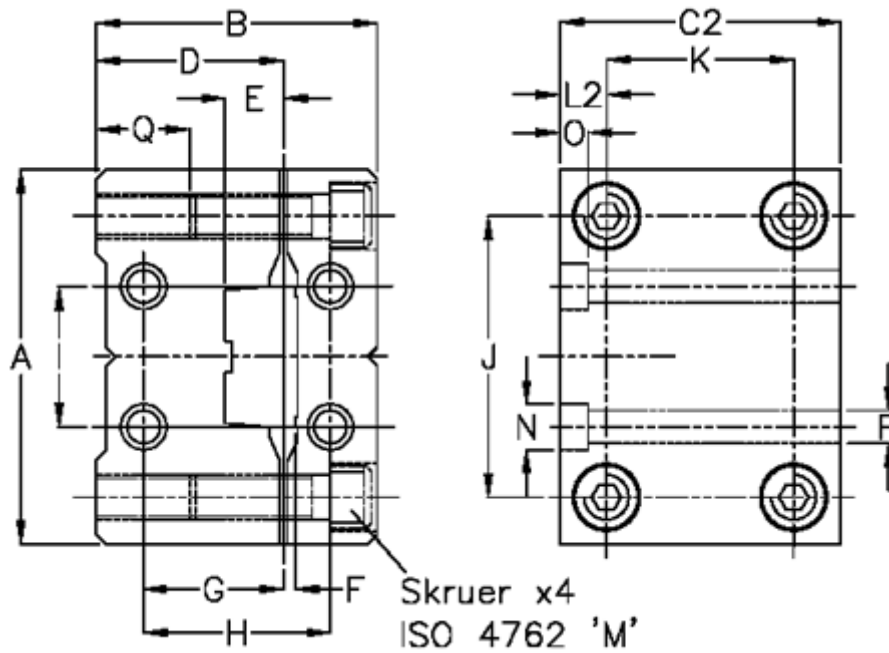

Article number: 05914676

Description: Hepco short flange clamp L FC 76

Measures

A	= 120	H	= 50	P	= 9
B	= 75	I	= 55	Q	= 23
C2	= 75	J	= 95	Weight kg/1000 = 0.50	
D	= 45.0	K	= 50		
E	= 19.5	L2	= 12.5		
F	= 4.0	M	= M10x40		
For slide	= NL 76	N	= 14.0		
G	= 30	O	= 8		